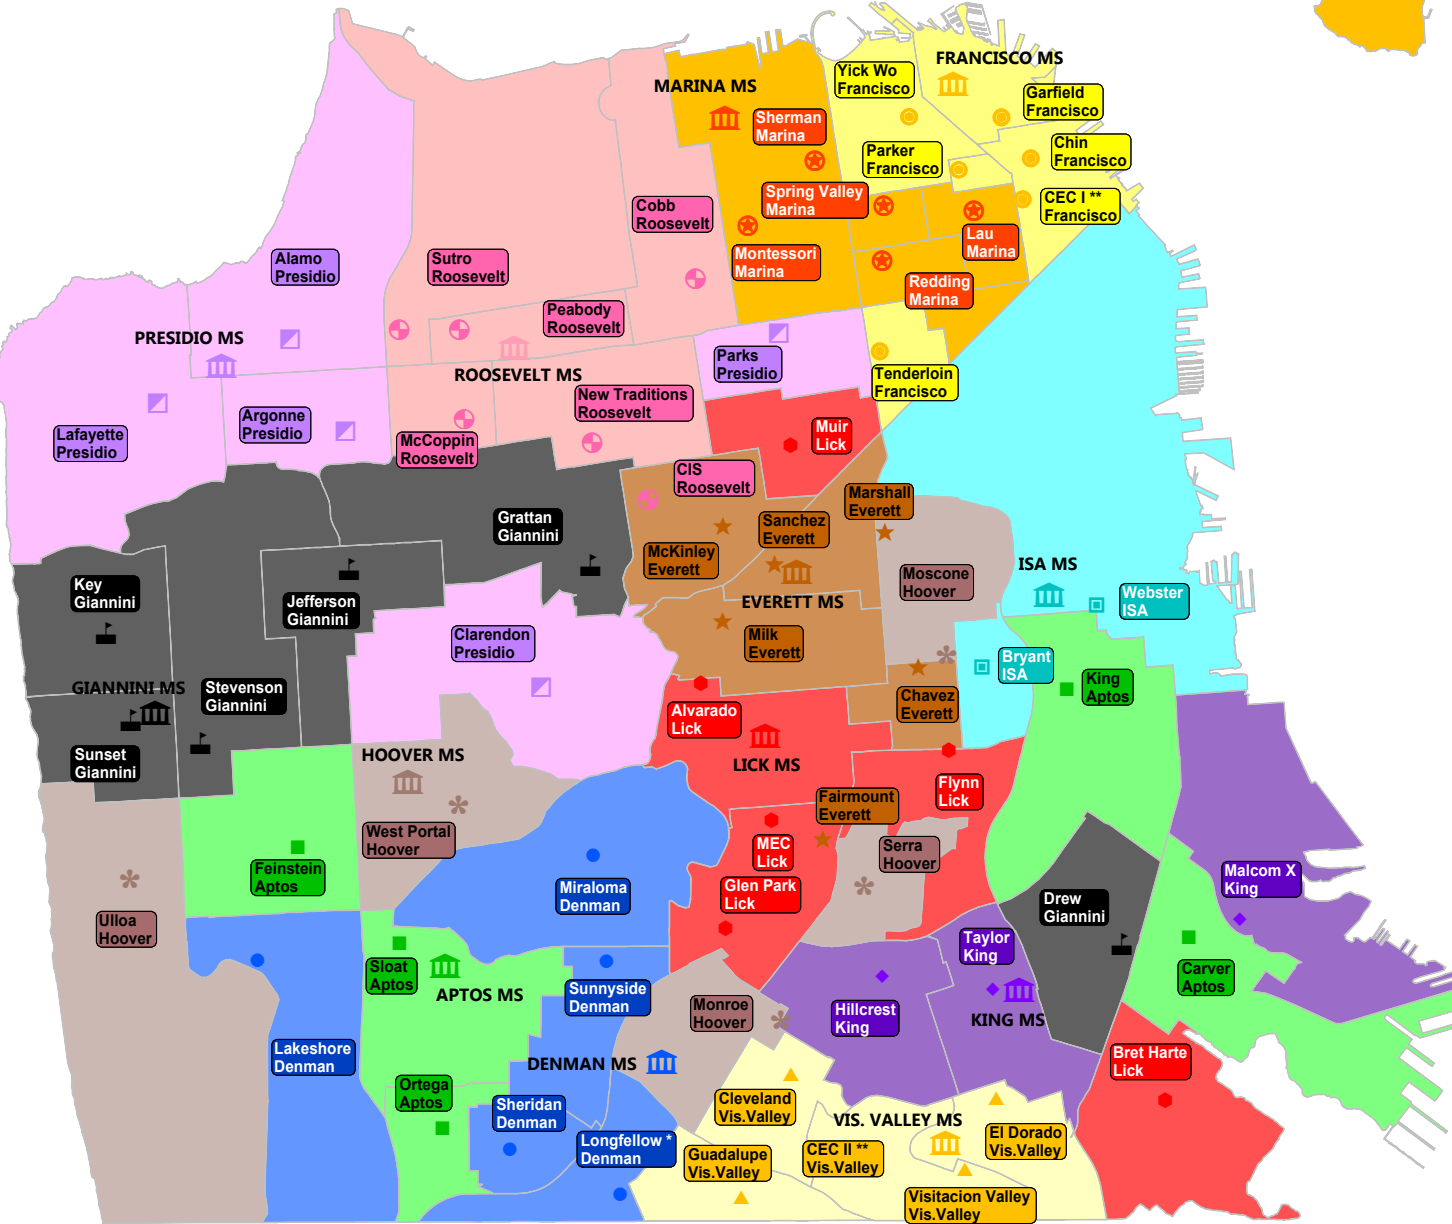

**San Francisco Unified School District
Draft Middle School Feeder Patterns
February 1, 2011**

Elm. Schools feeding into

- Aptos
- Denman
- ★ Everett
- ☉ Francisco
- 🏰 Gianniini
- ✱ Hoover
- ISA
- ◆ King
- Lick
- ⊛ Marina
- ▣ Presidio
- ⊕ Roosevelt
- ▲ VisValley

□ Elementary Attendance Areas

0 .5 1
Miles

* Visitation Valley middle school is the feeder pattern for Longfellow students enrolled in the Spanish biliteracy pathway
 ** CEC Students feed both into Francisco and Vis.Valley